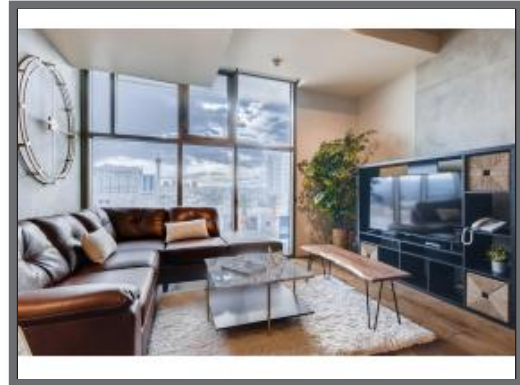

About this property:

High Rise Condo in the Art District

Sqft:	678
Bedrooms:	1
Sleeps:	N/A
Floor:	N/A
Property Type:	Condo

Recently upgraded and furnished 9th floor condo. Kitchen includes granite countertops, stainless steel appliances, and plateware for 8. Enjoy cocktails on the Vino Deck (10th floor), work out at the gym (same floor as condo), or watch a film in the alfresco movie theater (6th floor). Close to the Art District, Medical District, Smith Center, Las Vegas Academy of Arts and more. Ground-level shops & eateries, short distance to nightlife, public transportation. - Juhl is an artfully innovating new condominium in downtown Las Vegas, offering an ...

Features & Amenities

Parking:	Detached assigned space
Pets:	Yes
Workout center:	Fitness Center
Workspace area:	None
Pool:	Outdoor
A/C:	
Secure access:	Gated Community
Washer/dryer:	In Unit
Private outdoor space:	None
Near public transport:	Less than 0.25 miles