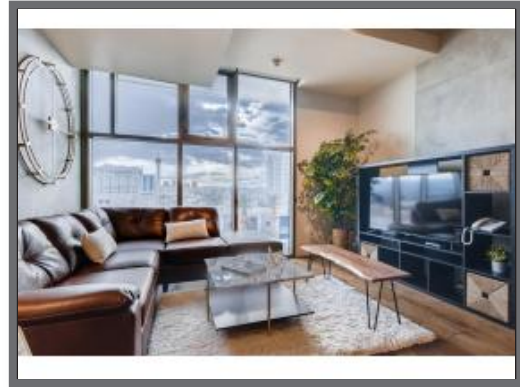

About this property:

High Rise Condo in the Art District

Sqft:	678
Bedrooms:	1
Sleeps:	N/A
Floor:	N/A
Property Type:	Condo

Recently upgraded and furnished 9th floor condo. Kitchen includes granite countertops, stainless steel appliances, and plateware for 8. Enjoy cocktails on the Vino Deck (10th floor), work out at the gym (same floor as condo), or watch a film in the alfresco movie theater (6th floor). Close to the Art District, Medical District, Smith Center, Las Vegas Academy of Arts and more. Ground-level shops & eateries, short distance to nightlife, public transportation. - Juhl is an artfully innovating new condominium in downtown Las Vegas, offering an ...

Features & Amenities

Parking:	Detached assigned space
Pets:	Yes
Workout center:	Fitness Center
Workspace area:	None
Pool:	Outdoor
A/C:	
Secure access:	Gated Community
Washer/dryer:	In Unit
Private outdoor space:	None
Near public transport:	Less than 0.25 miles