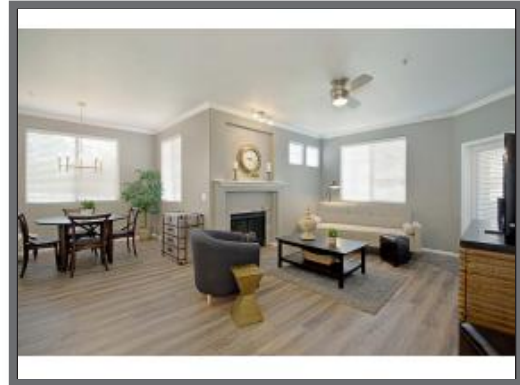

### About this property:

Elegant Fully Furnished One Bedroom in Desirable Mesa/Gilbert Location

<b>Sqft:</b>	735
<b>Bedrooms:</b>	1
<b>Sleeps:</b>	1-4
<b>Floor:</b>	1
<b>Property Type:</b>	Condo

Contemporary and cool fully furnished condo in the very desirable community of Solana on the Gilbert/Mesa town line!

This beautiful ground floor unit offers plenty of natural light. Enjoy a picturesque view of the well maintained community grounds from the patio located off the living room. Close to one of the two resort style pools. Also includes assigned covered parking. Artfully decorated, yet super comfortable, you'll be proud to call it home...no matter how long or short your stay.