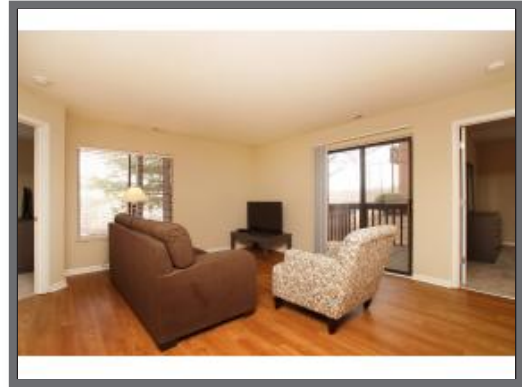

### About this property:

2 Bedroom in South County

**Sqft:** 980  
**Bedrooms:** 2  
**Sleeps:** 1-4  
**Floor:** N/A  
**Property Type:** Apartment

- 2 Bedroom, 2 Bathroom
- Open Living/Dining/Kitchen w/ 50" Smart TV
- Granite Countertops
- Stackable Washer & Dryer
- Laminate Floors
- Master Bedroom w/King & 40" Smart TV
- Second Bedroom w/Queen
- Sliding Door to Private Deck
- Pet Friendly
- Open Parking
- Mehlville School District