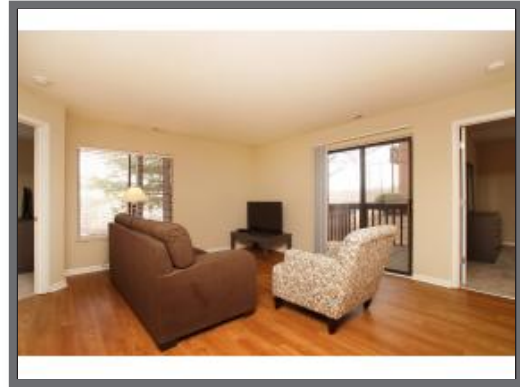

About this property:

2 Bedroom in South County

Sqft: 980
Bedrooms: 2
Sleeps: 1-4
Floor: N/A
Property Type: Apartment

- 2 Bedroom, 2 Bathroom
- Open Living/Dining/Kitchen w/ 50" Smart TV
- Granite Countertops
- Stackable Washer & Dryer
- Laminate Floors
- Master Bedroom w/King & 40" Smart TV
- Second Bedroom w/Queen
- Sliding Door to Private Deck
- Pet Friendly
- Open Parking
- Mehlville School District